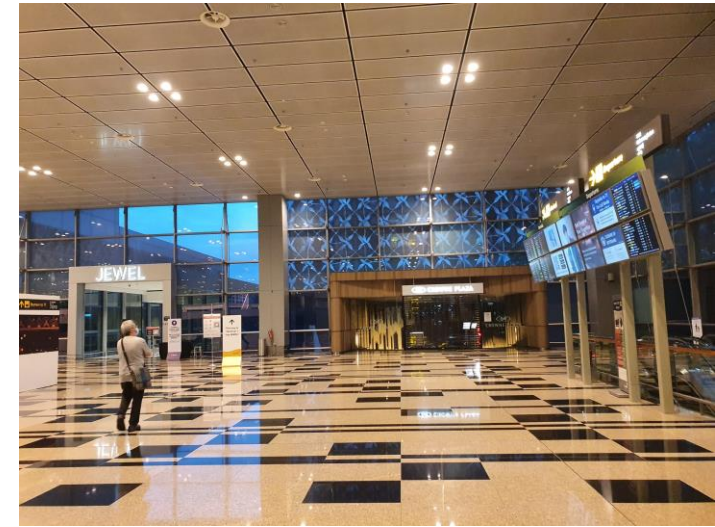

Turn left after exiting the lift on 2nd floor