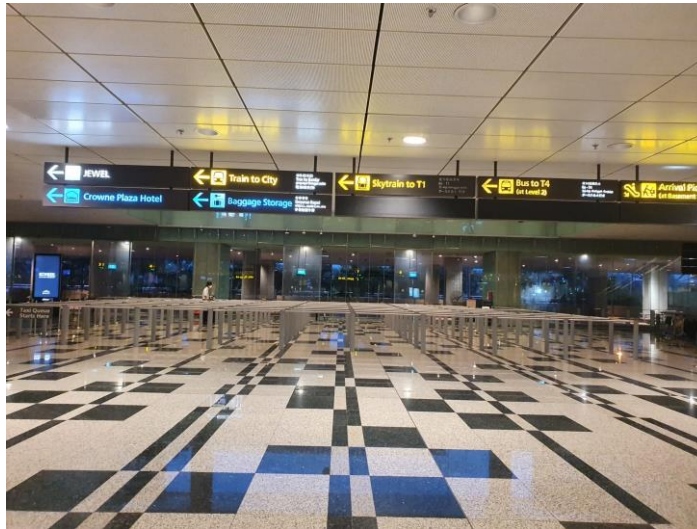

Look for the signage
"Jewel"

Turn left upon seeing the
store "Kate Spade" and walk
all the way down

From Terminal 1: 5-10 minutes walk

Walk till you see the café “Coffee Bean & Tea Leaf” on your right

Take the lift to Level 4

Turn right once you exit the lift on Level 4

YOTELAIR

From Terminal 1: 5-10 minutes walk

By pass Andersen's
Ice-Cream store

On your far end to the
left is YOTELAIR

YOTELAIR

From Terminal 3: 15-20 minutes walk

Walk towards the taxi stand after exiting arrival hall

Bypass the taxi stand

Walk further towards the end and look out for the lift on the far left

YOTELAIR

From Terminal 3: 15-20 minutes walk

Take the lift

And press '2nd' floor

Turn left after exiting the lift on 2nd floor

From Terminal 3: 15-20 minutes walk

Walk through the linkway bridge till the end

Arrival at Jewel

From Terminal 3: 15-20 minutes walk

Turn right
and walk
all the way